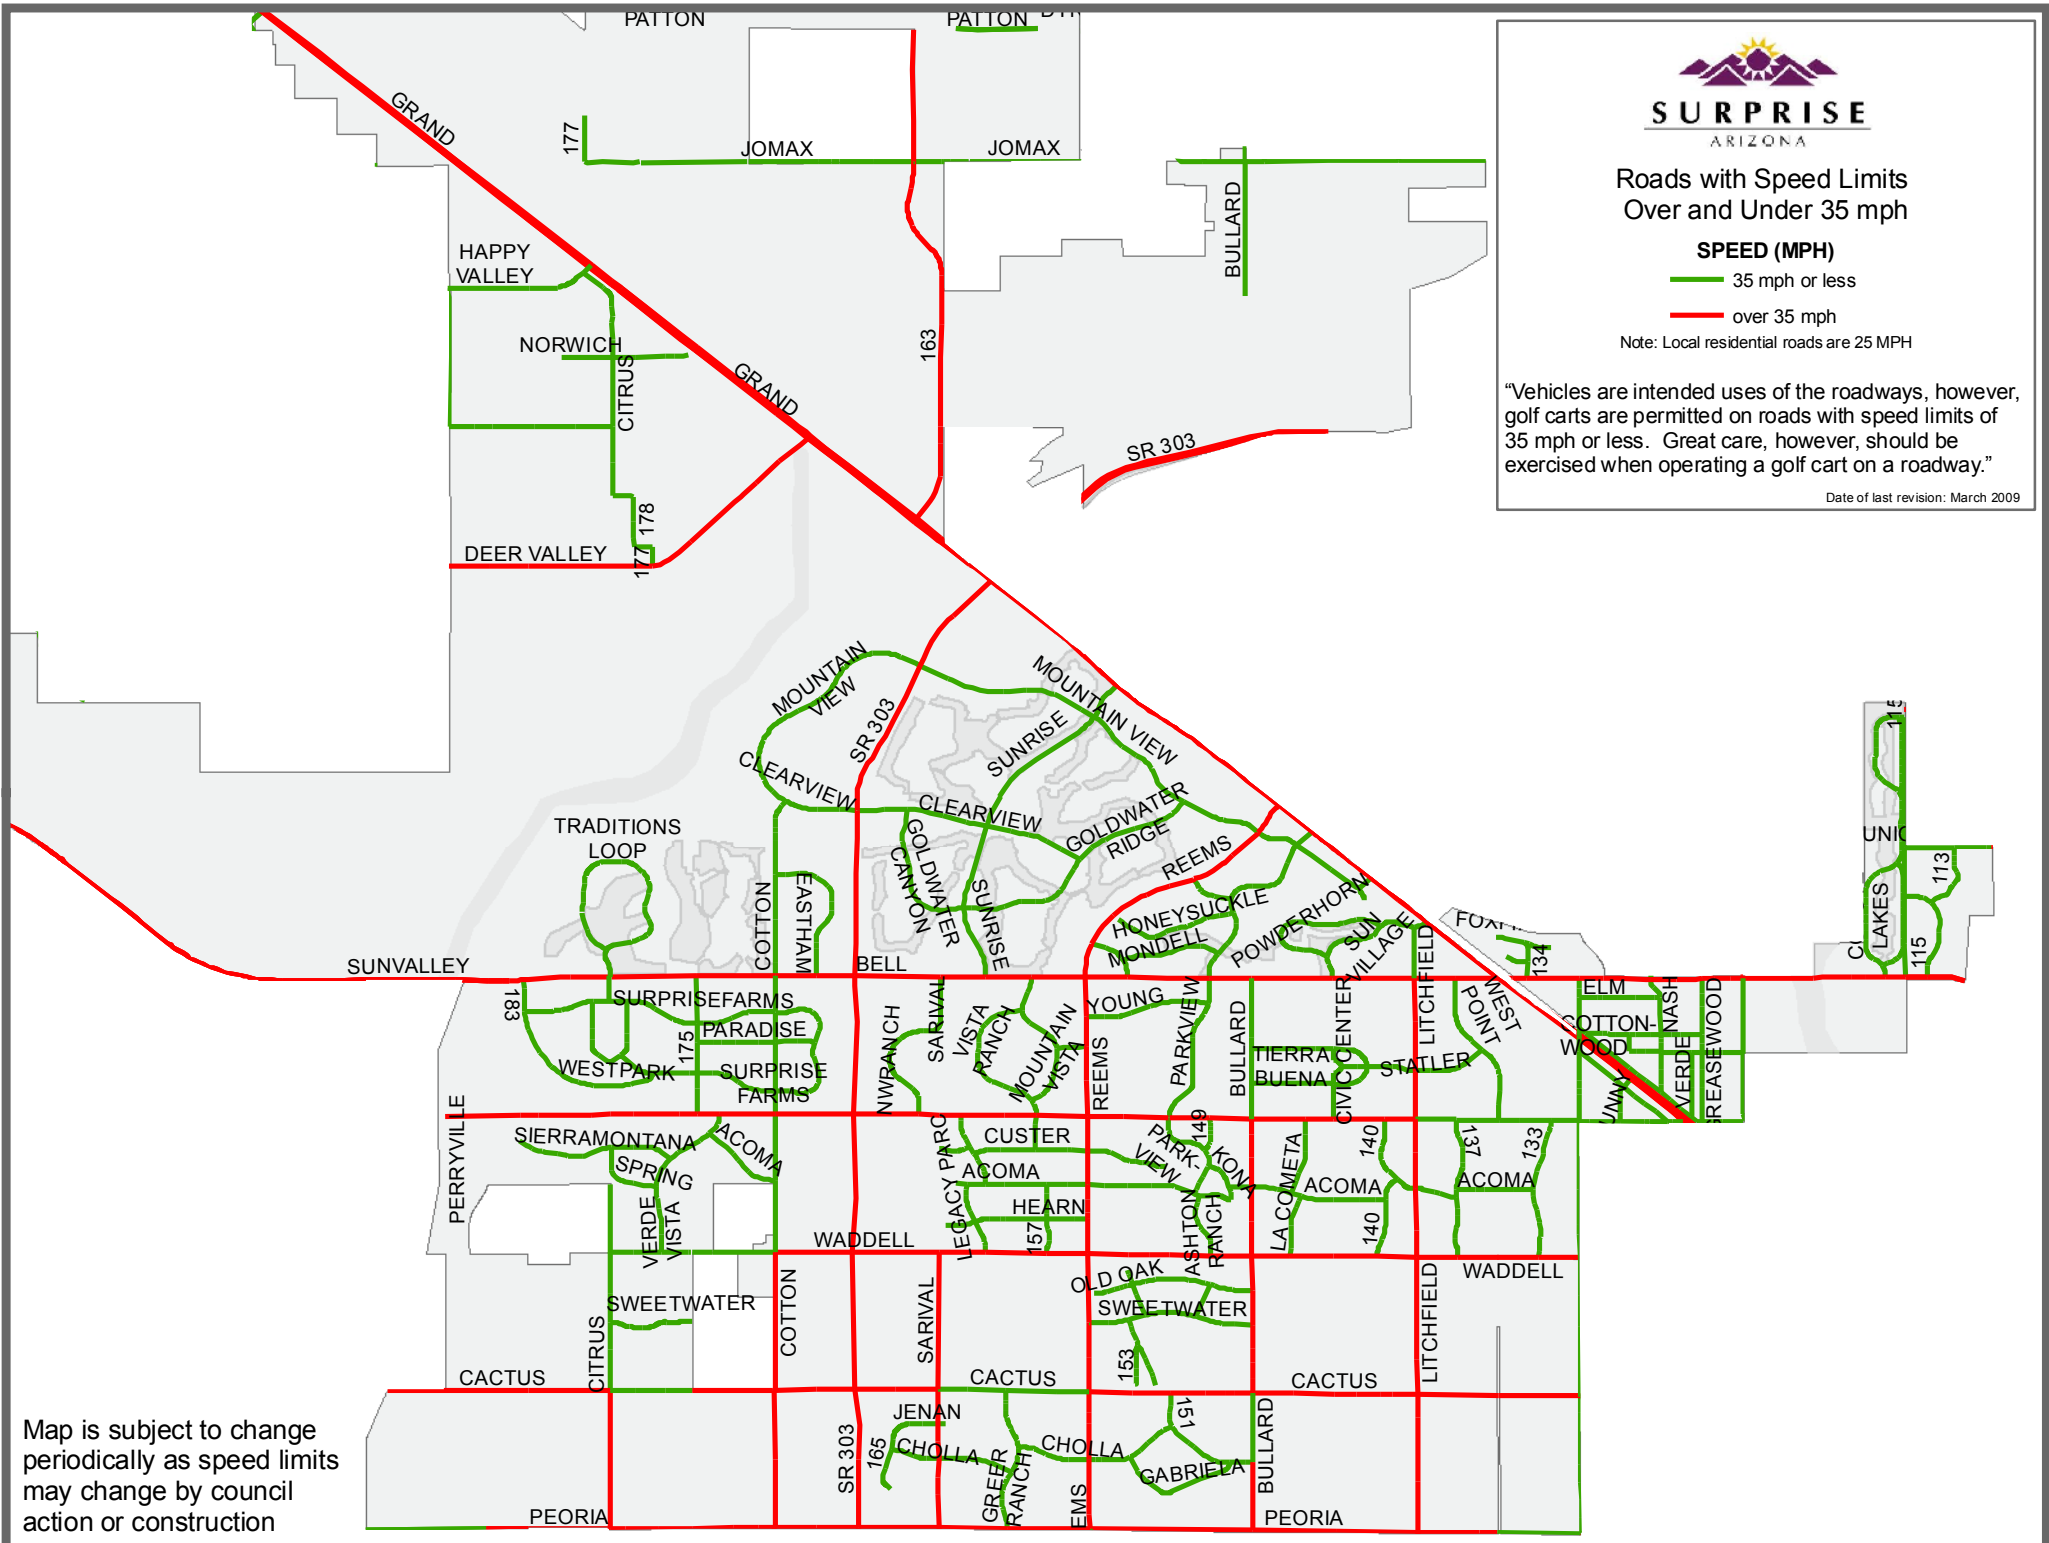

### Roads with Speed Limits Over and Under 35 mph

- SPEED (MPH)**
- 35 mph or less
  - over 35 mph

Note: Local residential roads are 25 MPH

"Vehicles are intended uses of the roadways, however, golf carts are permitted on roads with speed limits of 35 mph or less. Great care, however, should be exercised when operating a golf cart on a roadway."

Date of last revision: March 2009

Map is subject to change periodically as speed limits may change by council action or construction